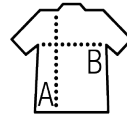

SOL'S PIONEER KIDS

Quality

JERSEY 175
 100% organically grown cotton
 Natural finish for a softer and smoother feel
 100% cotton ribbed collar

Style

Round neck
 Neck tape
 Fitted cut
 Tubular

Sizes	2 ans	4 ans	6 ans	8 ans	10 ans	12 ans
cm	86/94 cm	96/104 cm	106/116 cm	118/128 cm	130/140 cm	142/152
A/B	39/26	42/29	45/32	48/35	51/38	54/41

PACKING

10

100

Carton size
weight :

FEATURES

White

Pale pink

Red