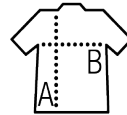

SOL'S WINNER

Quality

REVERSIBLE - UNISEX
Outshell: 100% 210T polyamide
Lining: 100% polyester fleece 210 gsm

Contrasted charcoal grey fleece lined collar and body lined

Style

Tone on tone zipped opening
Reversible
2 pockets

Sizes	XS	S	M	L	XL	XXL
A/B	64/52	66/55	68/58	70/61	72/64	74/67

PACKING

5

30

Carton size : 58 x 40 x 37 cm
weight : 10,9 kg

FEATURES

Rope

Red