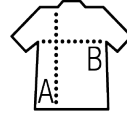

SOL'S NORMAN MEN

Quality

FLEECE 220
100% polyester

Style

High zip collar
2 zip pockets

Sizes	S	M	L	XL	XXL	3XL	4XL	5XL
A/B	70/49	71/52	72/55	73/58	74/61	75/64	76/67	77/70

PACKING

1

20

Carton size
weight :

58 x 50 x 56 cm
14 kg

FEATURES

Red

Black

Navy

Charcoal grey