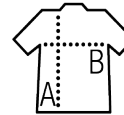

SOL'S REGENT

Quality

JERSEY 150
 100% semi-combed Ringspun cotton
 Reinforcing tape on neck
 Elastane rib collar

Style

CLASSIC
 Short sleeves
 Tubular

Sizes	XXS*	XS	S	M	L	XL	XXL	3XL**	4XL***
A/B	60/46	64/48	70/50	72/53	74/56	76/59	78/62	80/65	82/68

PACKING

10

100

Carton size : 57 x 38 x 32 cm
 weight : 14,4 kg

FEATURES

SOL'S MISS
11386

page