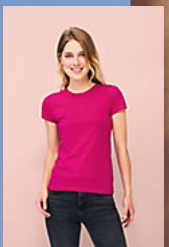

FEATURES

SOL'S MISS
11386